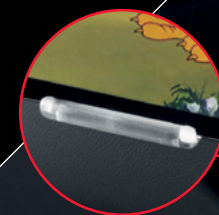

INTERIOR

Ashtray

The ashtray fits perfectly into the cup holder and is removable for easy cleaning.