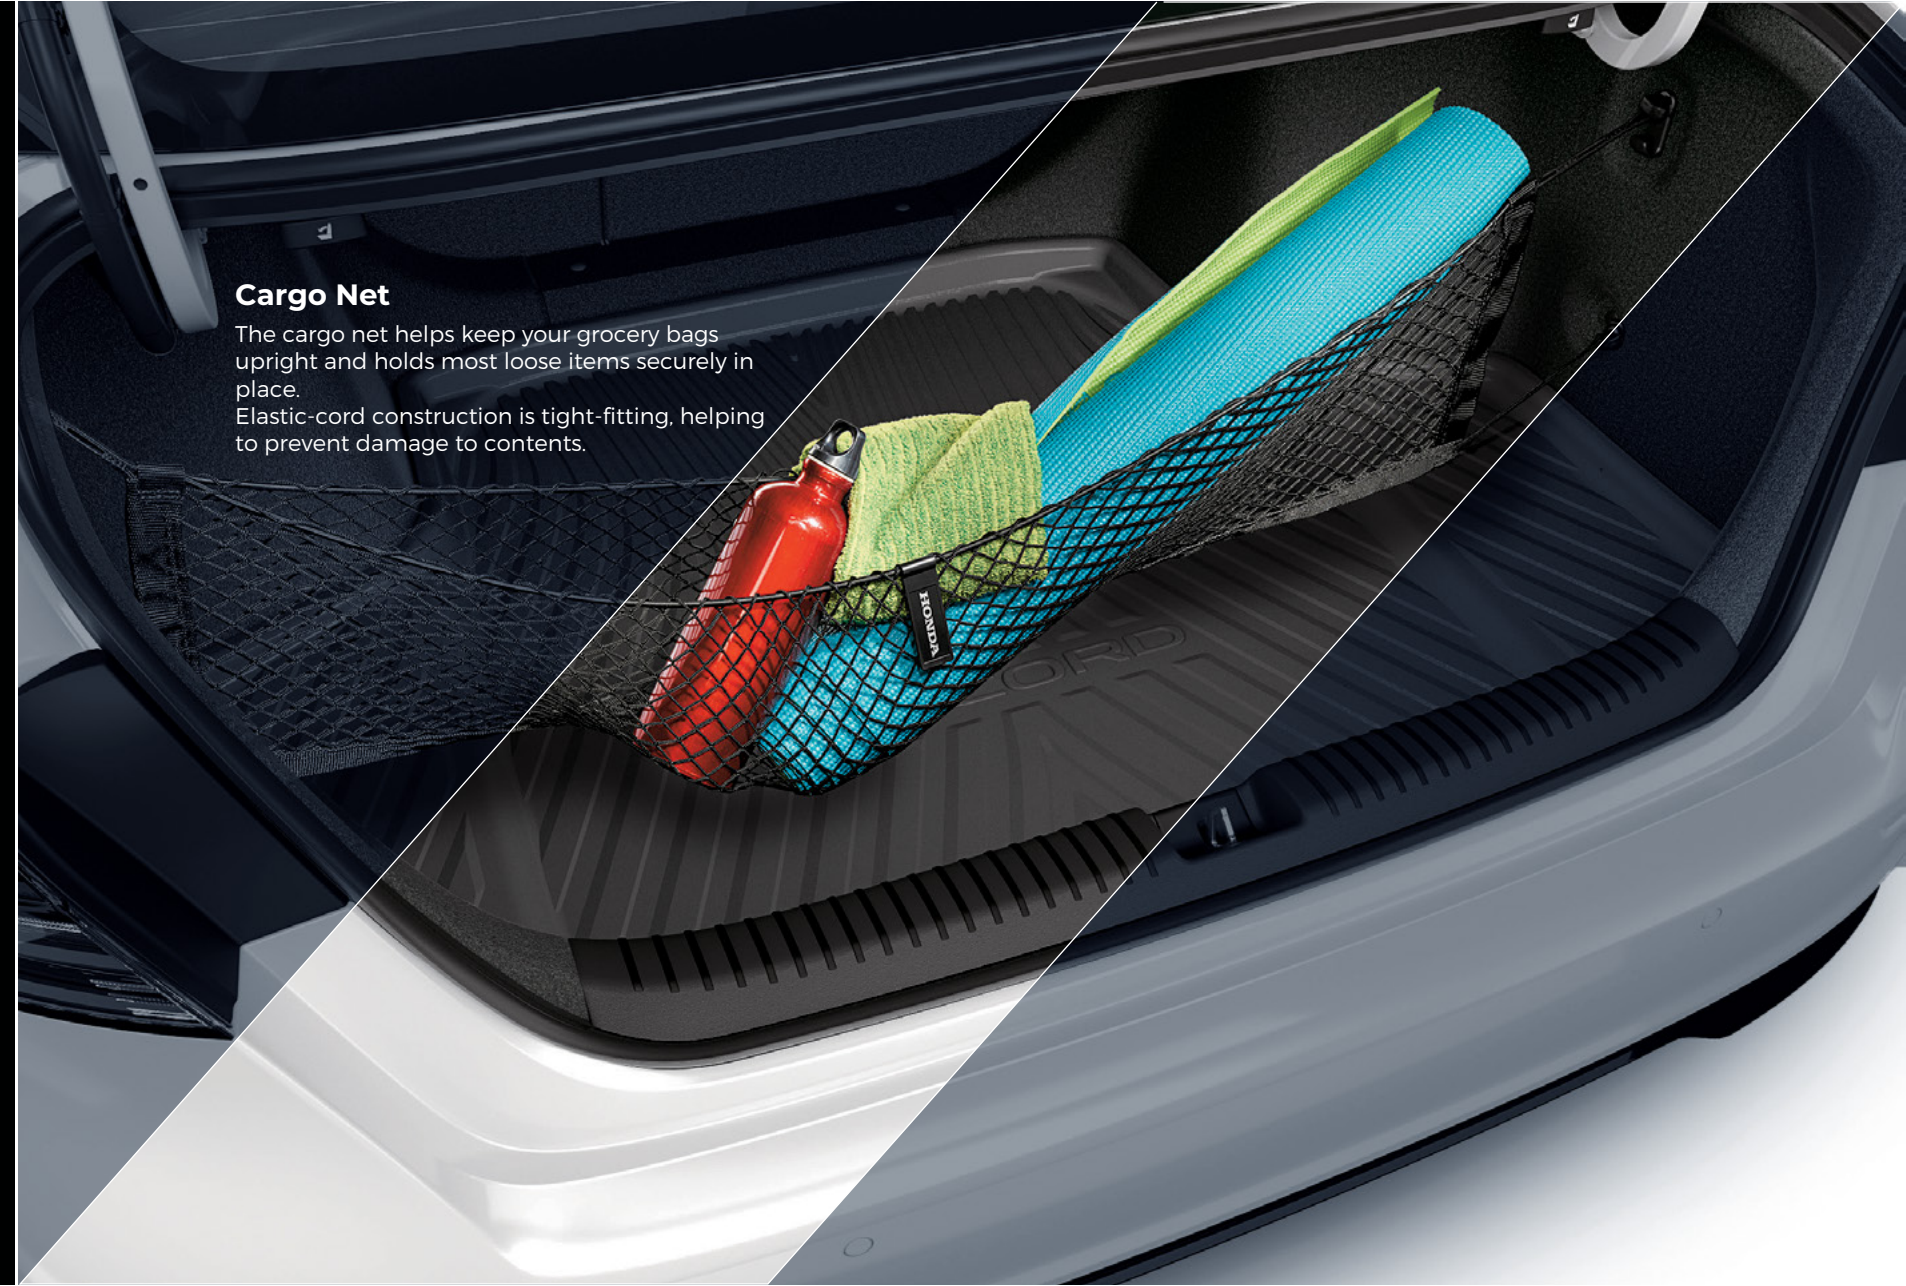

Cargo Net

The cargo net helps keep your grocery bags upright and holds most loose items securely in place. Elastic-cord construction is tight-fitting, helping to prevent damage to contents.